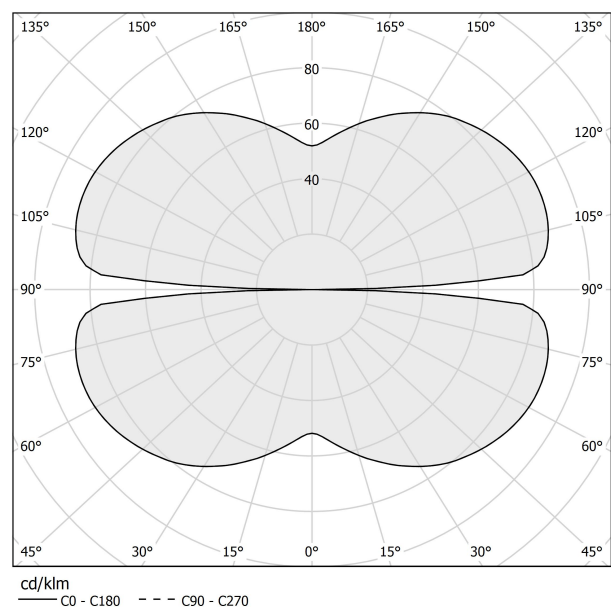

Polar diagram