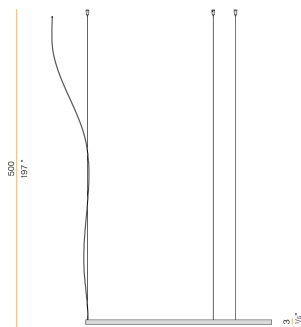

PANZERI

Zero Round

24V DC
M10317.125.0410

Data sheet

CODE	M10317.125.0410
SYSTEM POWER CONSUMPTION	62W
EFFICACY	82.24lm/W
LIGHT SOURCE	LED
LIGHT SOURCE LIFETIME	L70 (B50) 60.000h
COLOUR TEMPERATURE	3000K Ra>90
LIGHT DISTRIBUTION	diffused
POWER SUPPLY	24V DC
DRIVER	remote not included
LUMEN OUTPUT	5099lm
WEIGHT	1,06 Kg
PROTECTION DEGREE	IP20
COLOUR TOLLERANCES	SDCM 3
PACKING DIMENSIONS	135,0 x 135,0 x 18,0 cm

Single or multiple suspension lighting fixture for interiors, with direct and indirect light emission.

Bended extruded aluminium structure in white, black, bronze, mat brass or titanium polyacrylic paint.

Extruded polycarbonate diffuser with opaline finish.

Suspension kit with griplocks and 5m (196,9") long steel cables.

5m (196,9") long power cable in transparent PVC.

Provided without power canopy.

Technical drawing