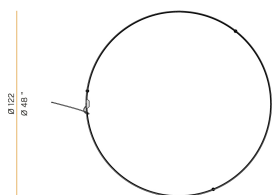

PANZERI

Zero Round

24V DC
M10317.125.0410

Data sheet

CODE	M10317.125.0410
SYSTEM POWER CONSUMPTION	62W
EFFICACY	82.24lm/W
LIGHT SOURCE	LED
LIGHT SOURCE LIFETIME	L70 (B50) 60.000h
COLOUR TEMPERATURE	3000K Ra>90
LIGHT DISTRIBUTION	diffused
POWER SUPPLY	24V DC
DRIVER	remote not included
LUMEN OUTPUT	5099lm
WEIGHT	1,06 Kg
PROTECTION DEGREE	IP20
COLOUR TOLLERANCES	SDCM 3
PACKING DIMENSIONS	135,0 x 135,0 x 18,0 cm

Single or multiple suspension lighting fixture for interiors, with direct and indirect light emission.

Bended extruded aluminium structure in white, black, bronze, mat brass or titanium polyacrylic paint.

Extruded polycarbonate diffuser with opaline finish.

Suspension kit with griplocks and 5m (196,9") long steel cables.

5m (196,9") long power cable in transparent PVC.

Provided without power canopy.

Technical drawing